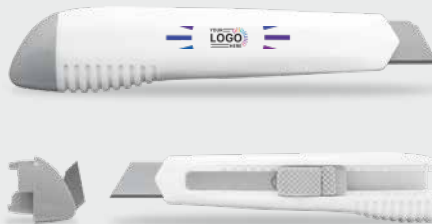

THE USEFUL TOOLS KEEPING THE DISTRIBUTION INDUSTRY MOVING

SHOP OUR LINE OF MULTI-FUNCTIONAL CUTTERS

2009 2-IN-1 MARKER/CUTTER

- Four section blade with locking slide.
- Felt tip permanent marker.
- Slotted cap for snapping off dull blade pieces.

\$2.58A Min. 200*

2020 SMALL SNAP BLADE CUTTER

\$1.90A Min. 200*

2021 LARGE SNAP BLADE CUTTER

\$2.46A Min. 200*

2024 LEFT/RIGHT SCISSORS

\$6.14A Min. 100*

*Full Color, As Low As Pricing, Setup \$50G