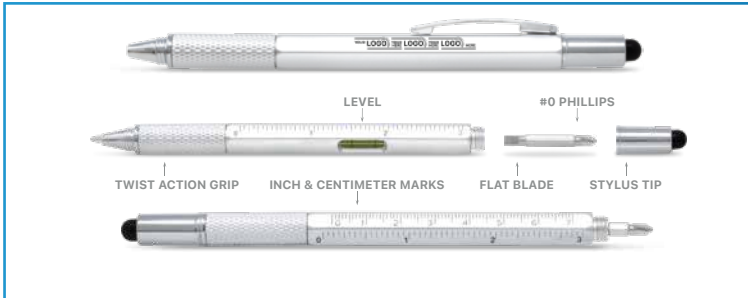

# DESK TOOLS

IDEAL FOR

- Finance
- Hotel & Travel
- Education

- Real Estate
- Municipal
- Retail

**1270 6-in-1 Omega Pen**  
\$2.76A, Min. 200\*

- Level, two rulers, screwdriver bits, stylus tip, and pen all in one.
- Plastic body with twist action open/close design.
- Blue ink, includes 1 bonus ink refill.

**1147 Slim Logo Top Pen**  
\$4.56A, Min. 100\*

- Metal body with twist action open/close design and nickel pocket clip.
- Blue ink.
- Laser engrave only available on blue and red.

**1144 Cobra Pen**  
\$2.86A, Min. 200\*

- Plastic body with twist action open/close design, writes in blue ink.
- Small size for pockets or check books.

**1104 Slim iStylus Pen**  
\$2.20A, Min. 200\*

- All metal body, twist action open/close design with black ink.
- Stylus tip.