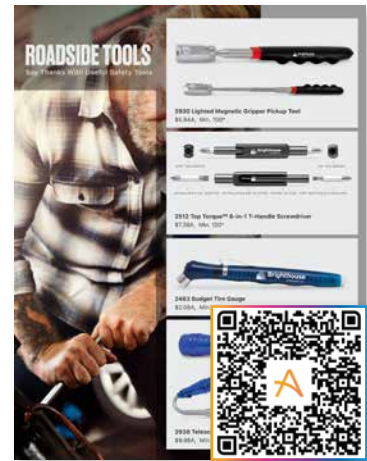

ROADSIDE TOOLS!

ITEMS 2930, 2512, 2463, 2938
CS Flyer-009