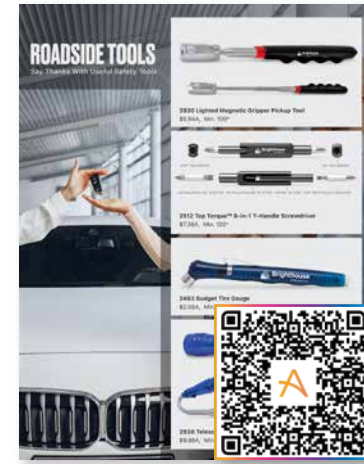

ROADSIDE TOOLS!

ITEMS 2930, 2512, 2463, 2938
CS Flyer-008