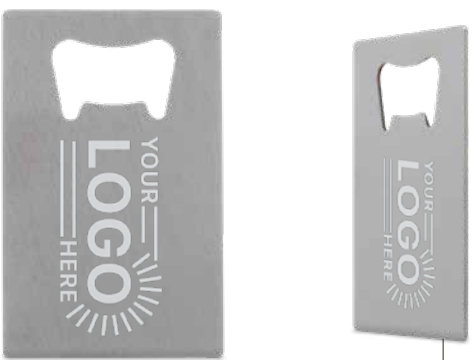

## 2534 7" BOTTLE OPENER

CONSTRUCTED FROM HIGH-GRADE STAINLESS STEEL

MIN 100\*

## 2537 BOTTLE CAP SHAPED BOTTLE OPENER

USEFUL FOR BOTH TWIST OFF AND POP TOP BOTTLES

MIN 200\*

## 2523 CREDIT CARD BOTTLE OPENER

FLAT SHAPE IS GREAT FOR MAILING

MIN 200\*