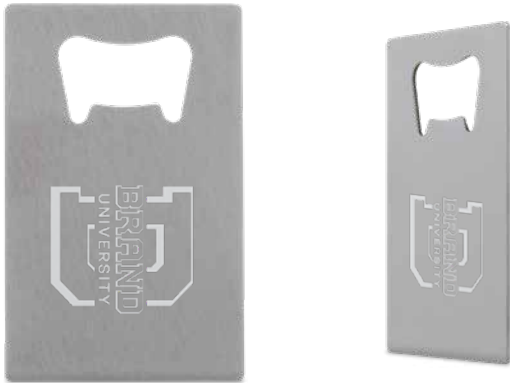

## FOR BRAND AWARENESS

From thanking your patrons to welcoming employees back, our line of full color coasters has the perfect item to show appreciation.

Item 2523

### Credit Card Bottle Opener

\$1.82A, Min. 200\*

High-grade stainless steel, shaped to fit in your wallet.

Item 1923