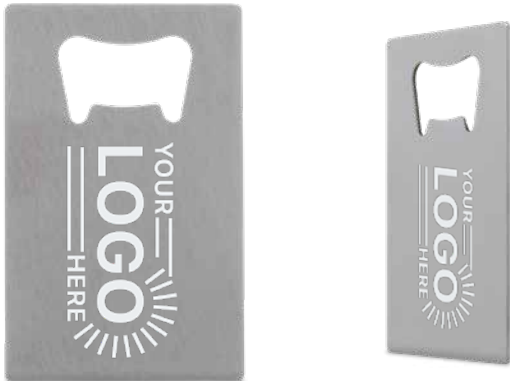

DRINK ACCESSORIES FOR BRAND AWARENESS

From thanking your patrons to welcoming employees back, our line of full color coasters has the perfect item to show appreciation.

Item 2523

Credit Card Bottle Opener

\$1.82A, Min. 200*

High-grade stainless steel, shaped to fit in your wallet.

Item 1923

Square Absorbing Stone Coaster

Single (1) - \$2.46A, Min. 200*

Gift Set (4) - \$12.78A, Min. 50*

Full color imprints brighten up the work space.